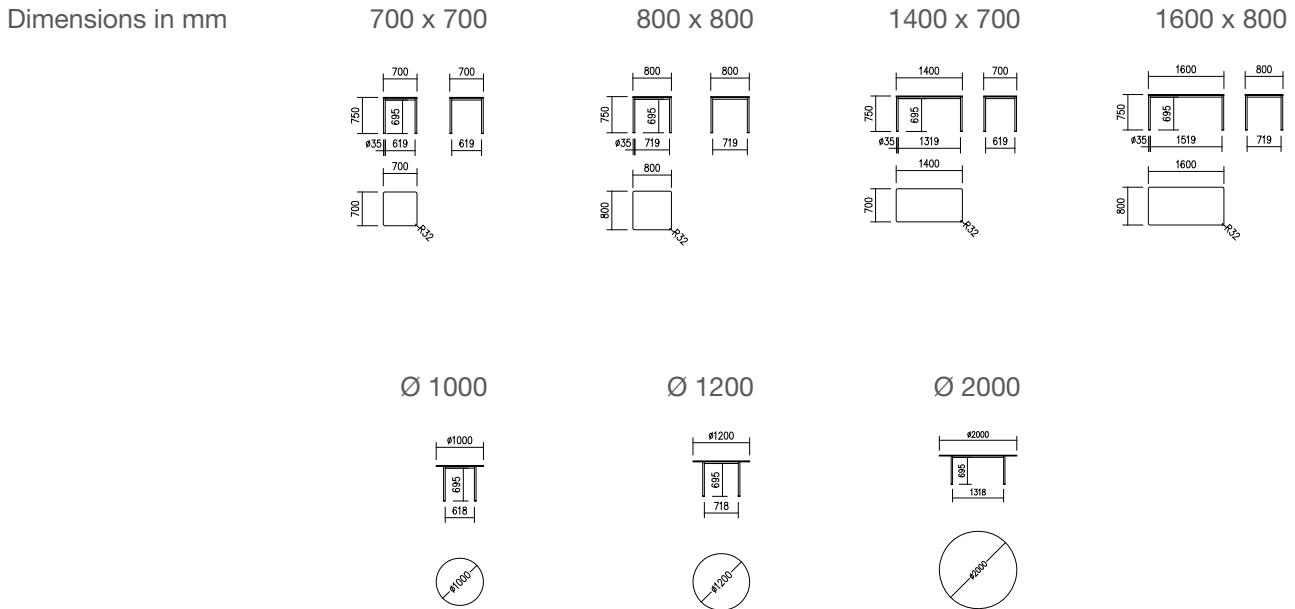

## Dimensions

Table Height: 75 cm (+ 5 mm with height adjustment screws)  
 Table legs can be shortened on request (for an additional fee).

Weights:	Rectangular		Round	
	70 x 70 cm	14 kg	Ø 100 cm	15,5 kg
	80 x 80 cm	16,5 kg	Ø 120 cm	22,5 kg
	140 x 70 cm	23 kg	Ø 200 cm	44 kg
	160 x 80 cm	25 kg		