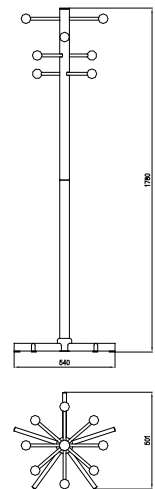

## Frame

---

Wardrobe consisting of a 5 star foot Ø 540 mm, two-part column 50/2 mm linked with connection screw. 4 movable suspension hooks made of a round steel tube 15 x 1 mm, with black plastic spheres Ø 50 mm at the end.

## Dimensions

---

Dimensions: Width: 54 cm  
Total height: 178 cm

Weights: 8 kg